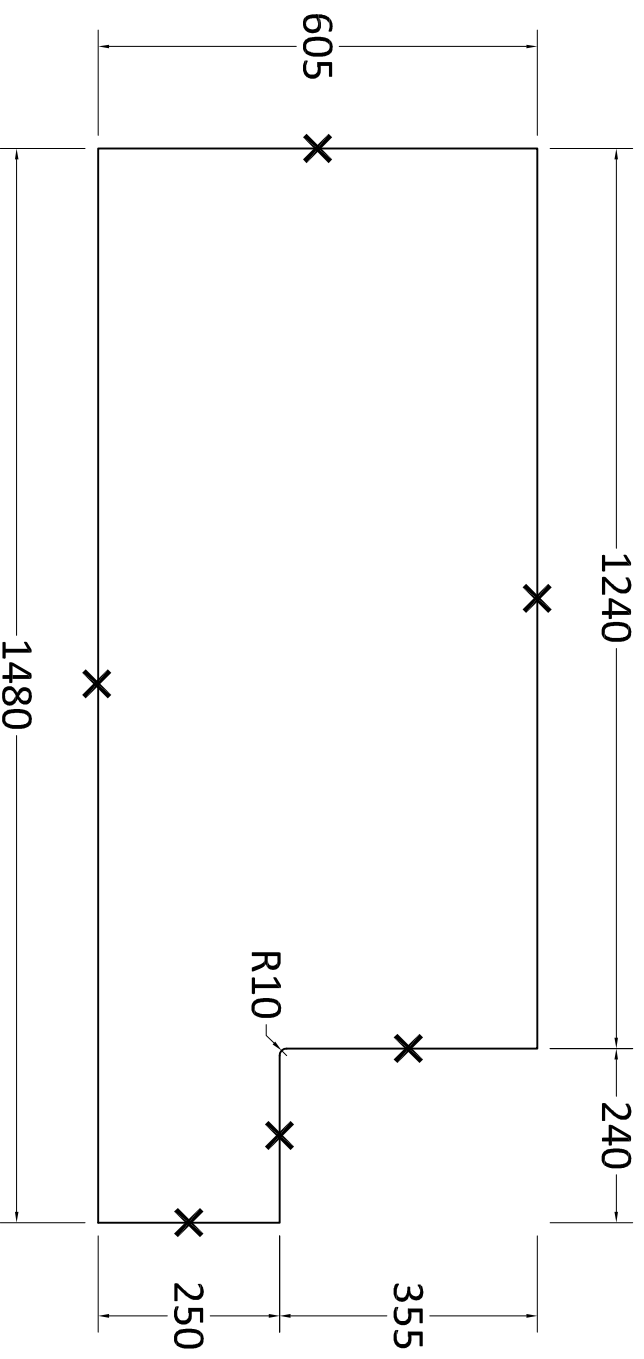

— X — CANTO RECTO
FLAT EDGE

	Order n°:	20191473	Sheet:	01/01
	Colour:	dektion KIRA		
	Finish:			
	Thickness:	20MM		
Drawn by:	equijarro	Date:	22/03/2024	
Comments:				