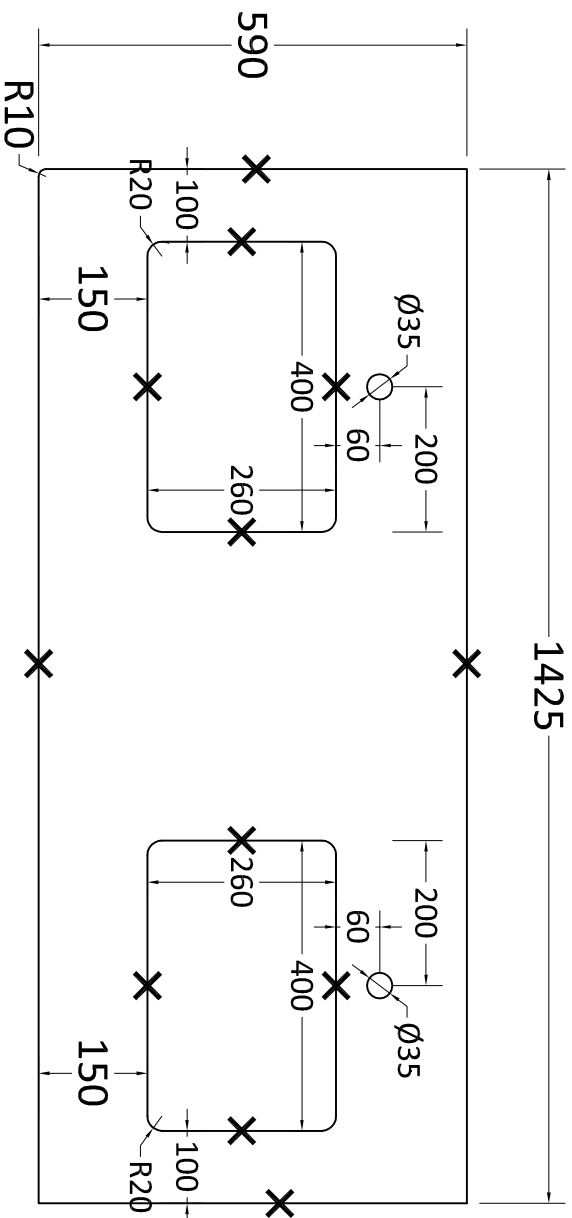

— X — CANTO RECTO
FLAT EDGE

PACKAGING A

	Order n°:	20191131	Sheet:	01/01
	Colour:	dekton ARGA KC		
	Finish:			
	Thickness:			
	Drawn by:	equijarro	Date:	11/03/2024
Comments:				